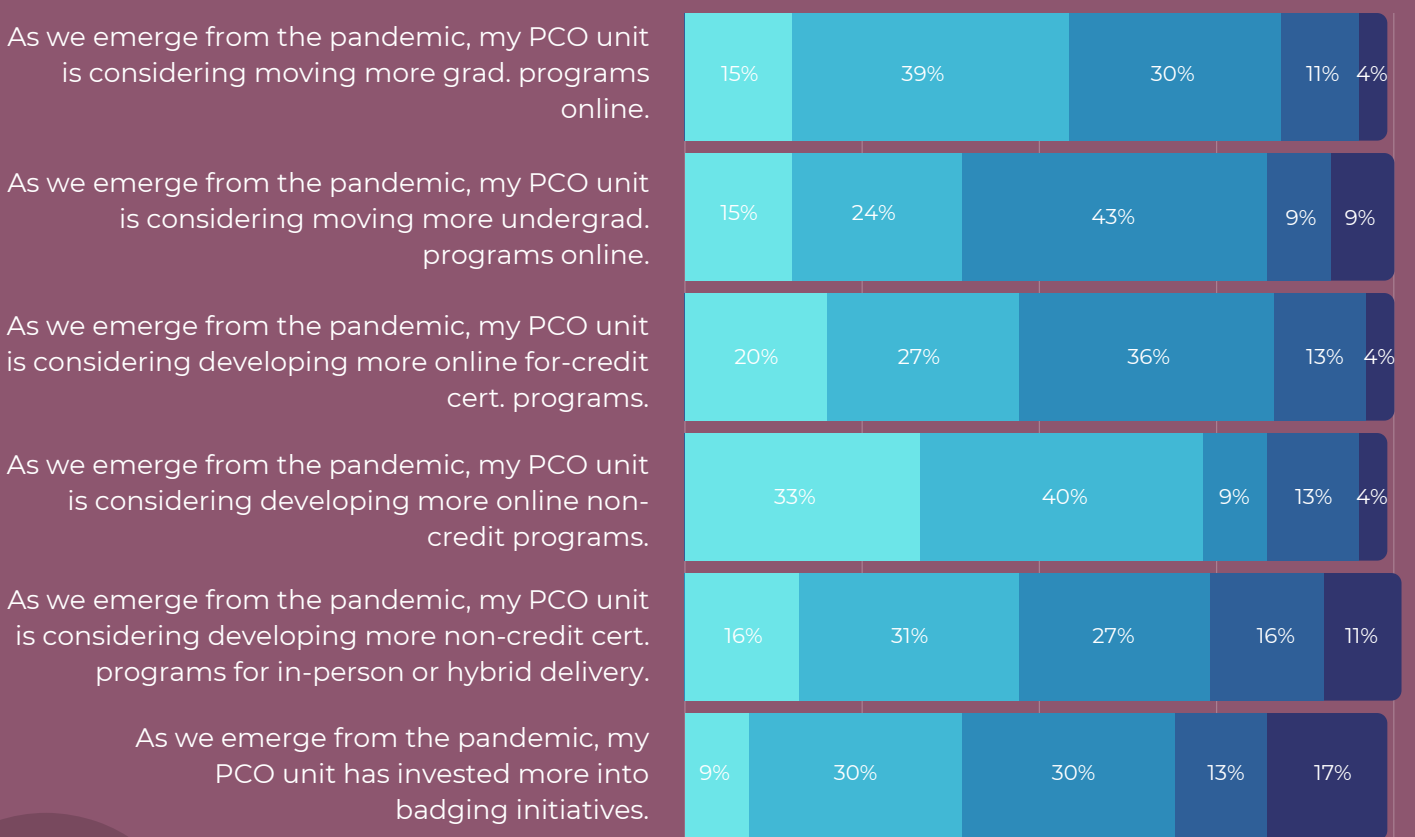

■ Strongly agree
■ Agree
■ Neither agree or disagree
■ Disagree
■ Strongly disagree

(n=47)