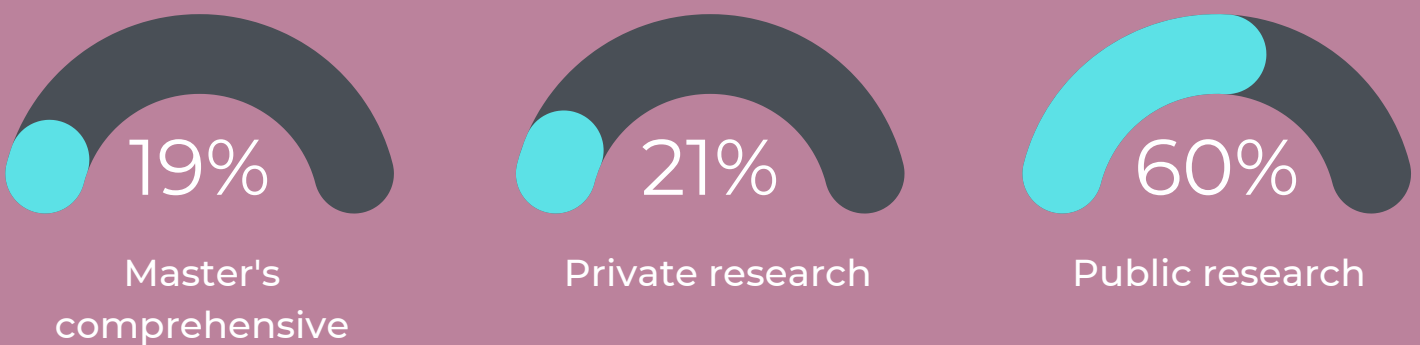

■ Strongly agree
■ Agree
■ Neither agree or disagree
■ Disagree
■ Strongly disagree

Which of the following best describes your institution?

(n=47)