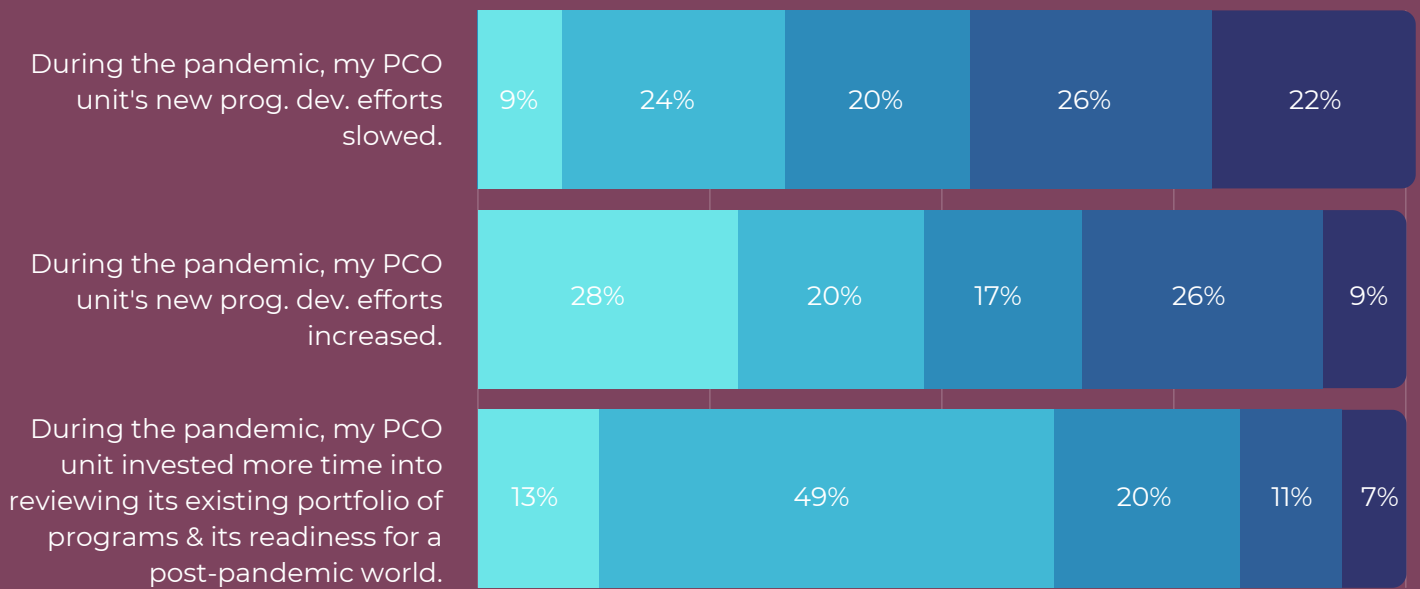

UPCEA SNAP POLL

PROGRAM DEVELOPMENT & INITIATIVES

APRIL 2022

In April 2022, 47 individuals participated in a snap poll on Program Development & Initiatives at their institutions, including professional, continuing, and online education (PCO) units. Invitations were sent out via UPCEA's Membership Matters newsletter and links were posted on the UPCEA CORE discussion site.

(n=46)